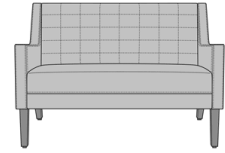

Kwalu Features

Product Dimensions and Specs

Overall	50.5W 32D 34H
Seat	44W 19.5D 19H
Arm	25H
Wt.	77 lbs
Wt. Capacity	500 lbs

Product Configurations

Carini II Collection	CARIIXX		
Number of Seats	 1 Single	 2 Love Seat	 3 Sofa
Leg Style	 A Tapered		
Back Detail	 0 No Detail	 1 With Back Quilted Stitching Detail	

Product Statement of Line Images

Carini II Sofa, without Back Quilted Stitching Detail
Model: CARII3A0
72.5W 32D 34H
25AH

Carini II Sofa, with Back Quilted Stitching Detail
Model: CARII3A1
72.5W 32D 34H
25AH

Carini II Love Seat, without Back Quilted Stitching Detail
Model: CARII2A0
50.5W 32D 34H
25AH

Carini II Love Seat, with Back Quilted Stitching Detail
Model: CARII2A1
50.5W 32D 34H
25AH

Carini II Lounge Chair, without Back Quilted Stitching Detail
Model: CARII1A0
28.5W 32D 34H
25AH