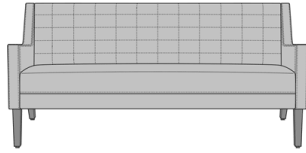

Kwalu Features

Product Dimensions and Specs

Overall	50.5W 32D 34H
Seat	44W 19.5D 19H
Arm	25H
Wt.	77 lbs
Wt. Capacity	500 lbs

Product Configurations

Carini II Collection	CARIIXX		
Number of Seats	 1 Single	 2 Love Seat	 3 Sofa
Leg Style	 A Tapered		
Back Detail	 0 No Detail	 1 With Back Quilted Stitching Detail	

Product Statement of Line Images

Carini II Sofa, without Back Quilted Stitching Detail
Model: CARII3A0
72.5W 32D 34H
25AH

Carini II Sofa, with Back Quilted Stitching Detail
Model: CARII3A1
72.5W 32D 34H
25AH

Carini II Love Seat, without Back Quilted Stitching Detail
Model: CARII2A0
50.5W 32D 34H
25AH

Carini II Love Seat, with Back Quilted Stitching Detail
Model: CARII2A1
50.5W 32D 34H
25AH

Carini II Lounge Chair, without Back Quilted Stitching Detail
Model: CARII1A0
28.5W 32D 34H
25AH