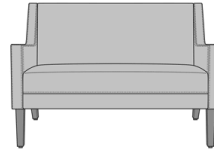

Kwalu Features

Product Dimensions and Specs

Overall	50.5W 32D 34H
Seat	44W 19.5D 19H
Arm	25H
Wt.	77 lbs
Wt. Capacity	500 lbs

Product Configurations

Carini II Collection	CARIIXX		
Number of Seats	 1 Single	 2 Love Seat	 3 Sofa
Leg Style	 A Tapered		
Back Detail	 0 No Detail	 1 With Back Quilted Stitching Detail	

Product Statement of Line Images

Carini II Sofa, without Back Quilted Stitching Detail
Model: CARII3A0
72.5W 32D 34H
25AH

Carini II Sofa, with Back Quilted Stitching Detail
Model: CARII3A1
72.5W 32D 34H
25AH

Carini II Love Seat, without Back Quilted Stitching Detail
Model: CARII2A0
50.5W 32D 34H
25AH

Carini II Love Seat, with Back Quilted Stitching Detail
Model: CARII2A1
50.5W 32D 34H
25AH

Carini II Lounge Chair, without Back Quilted Stitching Detail
Model: CARII1A0
28.5W 32D 34H
25AH