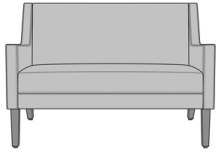

kwalu®

Carini II Lounge

Carini II Love Seat, without
Back Quilted Stitching Detail
Model: CARII2A0
50.5W 32D 34H
25AH

Carini II Love Seat, with Back
Quilted Stitching Detail
Model: CARII2A1
50.5W 32D 34H
25AH