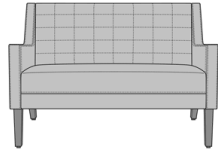

kwalu®

Carini II Lounge

Carini II Love Seat, without
Back Quilted Stitching Detail
Model: CARII2A0
50.5W 32D 34H
25AH

Carini II Love Seat, with Back
Quilted Stitching Detail
Model: CARII2A1
50.5W 32D 34H
25AH