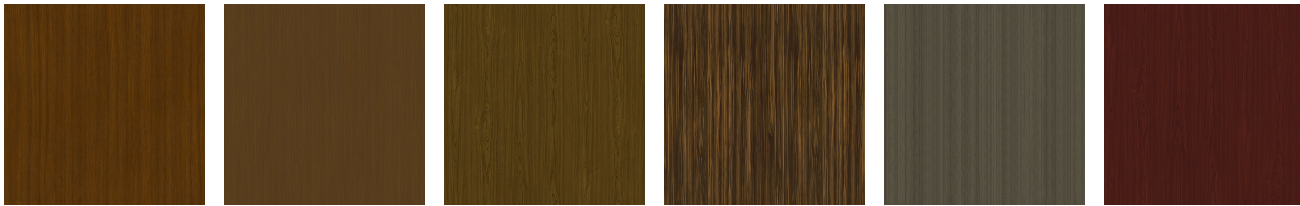

Casegood Finish

Sugar Maple Weathered Teak Vintage Teak Light Walnut Patagonian Cherry Medium Cherry

English Chestnut Northern Walnut American Walnut Golden Ebony Silver Ash African Mahogany

Espresso Natural Mahogany Midnight Oak