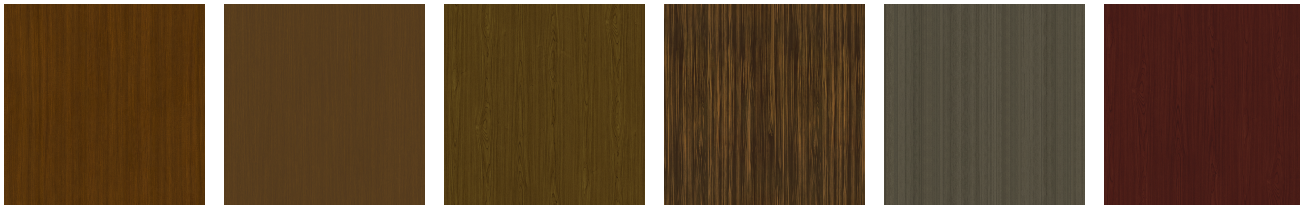

### Casegood Finish

Sugar Maple

Weathered Teak

Vintage Teak

Light Walnut

Patagonian  
Cherry

Medium Cherry

English Chestnut