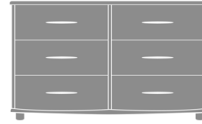

## Product Dimensions and Specs

Overall 32.25W 21D 36H

Wt. 142 lbs

Product Statement of Line Images

Camelot Chest Wide, 4  
Drawers  
Model: CACH40W  
32.25W 21D 36H

Camelot Chest, 3 Drawers  
Model: CACH30  
25W 21D 29H

Camelot Dresser, 6 Drawers  
Model: CADR60  
48.25W 21D 29H