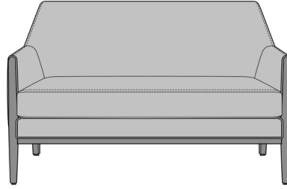

kwalu.

Bolsena Lounge

Bolsena Love Seat, Fixed
Seat Cushion, without Piping
Model: BSNA210FS
54.5W 29.75D 34H
25AH

Bolsena Love Seat, without
Piping
Model: BSNA210LS
54.5W 29.75D 34H
25AH

Bolsena Love Seat, with
Piping
Model: BSNA211LS
54.5W 29.75D 34H
25AH