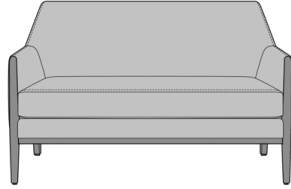

kwalu.

Bolsena Lounge

Bolsena Love Seat, Fixed
Seat Cushion, without Piping
Model: BSNA210FS
54.5W 29.75D 34H
25AH

Bolsena Love Seat, without
Piping
Model: BSNA210LS
54.5W 29.75D 34H
25AH

Bolsena Love Seat, with
Piping
Model: BSNA211LS
54.5W 29.75D 34H
25AH