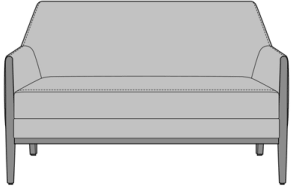

kwalu.

Bolsena Lounge

Bolsena Love Seat, Fixed
Seat Cushion, without Piping
Model: BSNA210FS
54.5W 29.75D 34H
25AH

Bolsena Love Seat, without
Piping
Model: BSNA210LS
54.5W 29.75D 34H
25AH

Bolsena Love Seat, with
Piping
Model: BSNA211LS
54.5W 29.75D 34H
25AH