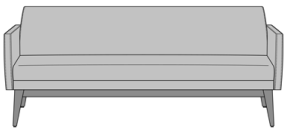

## Product Dimensions and Specs

Overall	75.5W 30.5D 32H
Seat	70.5W 20D 18H
Wt.	122 lbs
Wt. Capacity	750 lbs

## Product Configurations

	Biella Collection	BILLXX	
<b>Number of Seats</b>			
	<b>1</b> 1-Seater	<b>2</b> 2-Seater	<b>3</b> 3-Seater
<b>Pillow</b>			
	<b>011*</b> No Pillows	<b>111</b> With Pillows	

**Note**

\* Overall Width will be shorter in the 1-Seater if this option is selected.

Product Statement of Line Images

Biella Lounge Chair, without Bolster Pillows  
Model: BILL1011  
28.5W 30.5D 32H  
26AH

Biella Lounge Chair, with Bolster Pillows  
Model: BILL1111  
38.5W 30.5D 32H  
26AH

Biella Love Seat, without Bolster Pillows  
Model: BILL2011  
56.5W 30.5D 32H  
26AH

Biella Love Seat, with Bolster Pillows  
Model: BILL2111  
56.5W 30.5D 32H  
26AH

Biella Sofa, without Bolster Pillows  
Model: BILL3011  
75.5W 30.5D 32H