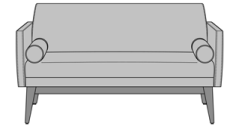

## Product Dimensions and Specs

Overall	75.5W 30.5D 32H
Seat	70.5W 20D 18H
Wt.	122 lbs
Wt. Capacity	750 lbs

## Product Configurations

	Biella Collection	BILLXX	
<b>Number of Seats</b>			
	<b>1</b> 1-Seater	<b>2</b> 2-Seater	<b>3</b> 3-Seater
<b>Pillow</b>			
	<b>011*</b> No Pillows	<b>111</b> With Pillows	

**Note**

\* Overall Width will be shorter in the 1-Seater if this option is selected.

Product Statement of Line Images

Biella Lounge Chair, without Bolster Pillows  
Model: BILL1011  
28.5W 30.5D 32H  
26AH

Biella Lounge Chair, with Bolster Pillows  
Model: BILL1111  
38.5W 30.5D 32H  
26AH

Biella Love Seat, without Bolster Pillows  
Model: BILL2011  
56.5W 30.5D 32H  
26AH

Biella Love Seat, with Bolster Pillows  
Model: BILL2111  
56.5W 30.5D 32H  
26AH

Biella Sofa, without Bolster Pillows  
Model: BILL3011  
75.5W 30.5D 32H