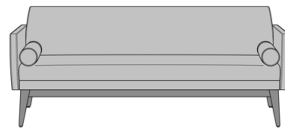

## Product Dimensions and Specs

Overall	75.5W 30.5D 32H
Seat	70.5W 20D 18H
Wt.	122 lbs
Wt. Capacity	750 lbs

## Product Configurations

	Biella Collection	BILLXX	
<b>Number of Seats</b>			
	<b>1</b> 1-Seater	<b>2</b> 2-Seater	<b>3</b> 3-Seater
<b>Pillow</b>			
	<b>011*</b> No Pillows	<b>111</b> With Pillows	

**Note**

\* Overall Width will be shorter in the 1-Seater if this option is selected.

Product Statement of Line Images

Biella Lounge Chair, without Bolster Pillows  
Model: BILL1011  
28.5W 30.5D 32H  
26AH

Biella Lounge Chair, with Bolster Pillows  
Model: BILL1111  
38.5W 30.5D 32H  
26AH

Biella Love Seat, without Bolster Pillows  
Model: BILL2011  
56.5W 30.5D 32H  
26AH

Biella Love Seat, with Bolster Pillows  
Model: BILL2111  
56.5W 30.5D 32H  
26AH

Biella Sofa, without Bolster Pillows  
Model: BILL3011  
75.5W 30.5D 32H