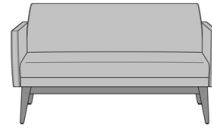

## Product Dimensions and Specs

Overall	75.5W 30.5D 32H
Seat	70.5W 20D 18H
Wt.	122 lbs
Wt. Capacity	750 lbs

## Product Configurations

	Biella Collection	BILLXX	
<b>Number of Seats</b>			
	<b>1</b> 1-Seater	<b>2</b> 2-Seater	<b>3</b> 3-Seater
<b>Pillow</b>			
	<b>011*</b> No Pillows	<b>111</b> With Pillows	

**Note**

\* Overall Width will be shorter in the 1-Seater if this option is selected.

Product Statement of Line Images

Biella Lounge Chair, without Bolster Pillows  
Model: BILL1011  
28.5W 30.5D 32H  
26AH

Biella Lounge Chair, with Bolster Pillows  
Model: BILL1111  
38.5W 30.5D 32H  
26AH

Biella Love Seat, without Bolster Pillows  
Model: BILL2011  
56.5W 30.5D 32H  
26AH

Biella Love Seat, with Bolster Pillows  
Model: BILL2111  
56.5W 30.5D 32H  
26AH

Biella Sofa, without Bolster Pillows  
Model: BILL3011  
75.5W 30.5D 32H