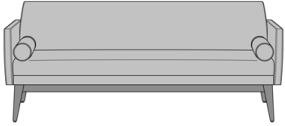

kwalu.

Biella Lounge

Biella Sofa, with Bolster

Pillows

Model: BILL3111

75.5W 30.5D 32H

26AH