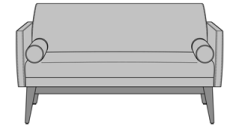

Kwalu Features

Product Dimensions and Specs

Overall	28.5W 30.5D 32H
Seat	23W 20D 18H
Arm	26H
Wt.	65 lbs
Wt. Capacity	350 lbs

Product Configurations

	Biella Collection			BILLXX	
Number of Seats					
	1 1-Seater	2 2-Seater	3 3-Seater		
Pillow					
	011* No Pillows	111 With Pillows			

Note

* Overall Width will be shorter in the 1-Seater if this option is selected.

Product Statement of Line Images

Biella Lounge Chair, without Bolster Pillows
Model: BILL1011
28.5W 30.5D 32H
26AH

Biella Lounge Chair, with Bolster Pillows
Model: BILL1111
38.5W 30.5D 32H
26AH

Biella Love Seat, without Bolster Pillows
Model: BILL2011
56.5W 30.5D 32H
26AH

Biella Love Seat, with Bolster Pillows
Model: BILL2111
56.5W 30.5D 32H
26AH

Biella Sofa, without Bolster Pillows
Model: BILL3011
75.5W 30.5D 32H