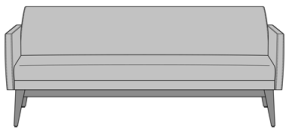

Kwalu Features

Product Dimensions and Specs

Overall	28.5W 30.5D 32H
Seat	23W 20D 18H
Arm	26H
Wt.	65 lbs
Wt. Capacity	350 lbs

Product Configurations

	Biella Collection			BILLXX	
Number of Seats					
	1 1-Seater	2 2-Seater	3 3-Seater		
Pillow					
	011* No Pillows	111 With Pillows			

Note

* Overall Width will be shorter in the 1-Seater if this option is selected.

Product Statement of Line Images

Biella Lounge Chair, without Bolster Pillows
Model: BILL1011
28.5W 30.5D 32H
26AH

Biella Lounge Chair, with Bolster Pillows
Model: BILL1111
38.5W 30.5D 32H
26AH

Biella Love Seat, without Bolster Pillows
Model: BILL2011
56.5W 30.5D 32H
26AH

Biella Love Seat, with Bolster Pillows
Model: BILL2111
56.5W 30.5D 32H
26AH

Biella Sofa, without Bolster Pillows
Model: BILL3011
75.5W 30.5D 32H

Biella Sofa, with Bolster Pillows
Model: BILL3111
75.5W 30.5D 32H
26AH

Product Features

Durable Finish

Kwalu's solid surface (1/8" thick) proprietary finish doesn't have any of the drawbacks of wood. The frames are moisture impervious, graffiti-resistant, easy to clean and maintenance-free.