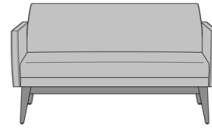

Kwalu Features

Product Dimensions and Specs

Overall	28.5W 30.5D 32H
Seat	23W 20D 18H
Arm	26H
Wt.	65 lbs
Wt. Capacity	350 lbs

Product Configurations

	Biella Collection			BILLXX	
Number of Seats					
	1 1-Seater	2 2-Seater	3 3-Seater		
Pillow					
	011* No Pillows	111 With Pillows			

Note

* Overall Width will be shorter in the 1-Seater if this option is selected.

Product Statement of Line Images

Biella Lounge Chair, without Bolster Pillows
Model: BILL1011
28.5W 30.5D 32H
26AH

Biella Lounge Chair, with Bolster Pillows
Model: BILL1111
38.5W 30.5D 32H
26AH

Biella Love Seat, without Bolster Pillows
Model: BILL2011
56.5W 30.5D 32H
26AH

Biella Love Seat, with Bolster Pillows
Model: BILL2111
56.5W 30.5D 32H
26AH

Biella Sofa, without Bolster Pillows
Model: BILL3011
75.5W 30.5D 32H