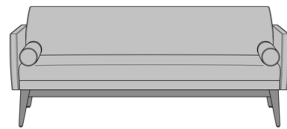

Kwalu Features

Product Dimensions and Specs

Overall	28.5W 30.5D 32H
Seat	23W 20D 18H
Arm	26H
Wt.	65 lbs
Wt. Capacity	350 lbs

Product Configurations

	Biella Collection			BILLXX	
Number of Seats					
	1 1-Seater	2 2-Seater	3 3-Seater		
Pillow					
	011* No Pillows	111 With Pillows			

Note

* Overall Width will be shorter in the 1-Seater if this option is selected.

Product Statement of Line Images

Biella Lounge Chair, without Bolster Pillows
Model: BILL1011
28.5W 30.5D 32H
26AH

Biella Lounge Chair, with Bolster Pillows
Model: BILL1111
38.5W 30.5D 32H
26AH

Biella Love Seat, without Bolster Pillows
Model: BILL2011
56.5W 30.5D 32H
26AH

Biella Love Seat, with Bolster Pillows
Model: BILL2111
56.5W 30.5D 32H
26AH

Biella Sofa, without Bolster Pillows
Model: BILL3011
75.5W 30.5D 32H