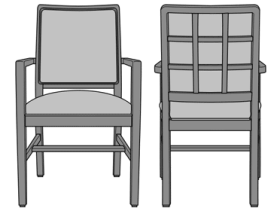

Bellariva Dining Chair, Angled Arm, Showframe, with Lattice, Back 37"H
Model: BLD32B2
24W 25D 37H
25.5AH