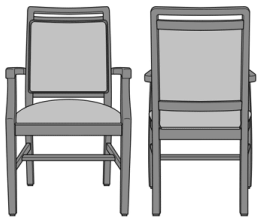

Bellariva Dining Chair, Curved Arm, Showframe with Handgrip, without Lattice, Back 40"H
Model: BLD24A1
24W 25D 40H
25.5AH