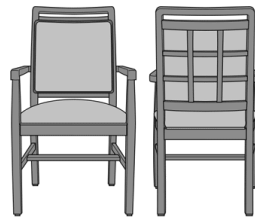

Bellariva Dining Chair, Modern Arm, Showframe with Handgrip, with Lattice, Back 40"H
Model: BLD14B1
24W 26.5D 40H
25.5AH