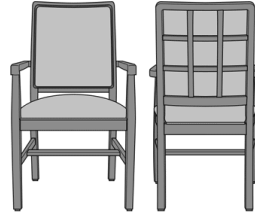

Bellariva Dining Chair, Modern Arm, Showframe, with Lattice, Back 40"H
Model: BLD12B1
24W 26.5D 40H
25.5AH