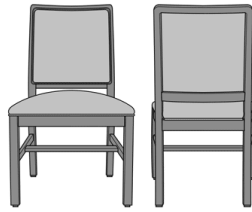

Product Dimensions and Specs

| | |
|--------------|---------------|
| Overall | 24W 26.5D 40H |
| Seat | 20W 19D 19H |
| Arm | 25.5H |
| Wt. | 32 lbs |
| Wt. Capacity | 350 lbs |

Product Configurations

| Bellariva Collection | BLDXXXX | | | |
|-------------------------|--|---|--|--|
| Arm Style |  0 No Arms |  1 Modern |  2 Curved |  3 Angled |
| Upholstery Style |  2 Back Show Frame | |  4 Show Frame with Hand Grip | |
| Back Detail |  A No Lattice | |  B With Lattice | |
| Back Height |  1 40" | |  2 37" | |

Product Statement of Line Images

Bellariva Side Chair, Armless,
Showframe, without Lattice,
Back 40\"H
Model: BLD02A1
24W 26.5D 40H

Bellariva Side Chair, Armless,
Showframe, without Lattice,
Back 37\"H
Model: BLD02A2
24W 26.5D 37H

Bellariva Side Chair, Armless,
Showframe, with Lattice, Back
40\"H
Model: BLD02B1
24W 26.5D 40H

Bellariva Side Chair, Armless,
Showframe, with Lattice, Back
37\"H
Model: BLD02B2
24W 26.5D 37H

Bellariva Side Chair, Armless,
Showframe with Handgrip,
without Lattice, Back 40\"H
Model: BLD04A1
24W 26.5D 40H