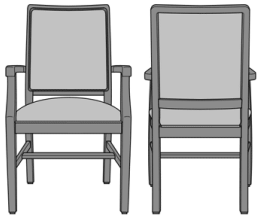

Bellariva Dining Chair, Curved Arm, Showframe, without Lattice, Back 40"H
Model: BLD22A1
24W 25D 40H
25.5AH