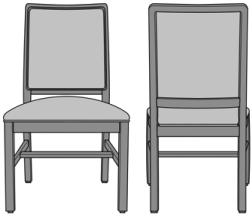

Product Dimensions and Specs

| | |
|--------------|---------------|
| Overall | 24W 26.5D 40H |
| Seat | 20W 19D 19H |
| Arm | 25.5H |
| Wt. | 32 lbs |
| Wt. Capacity | 350 lbs |

Product Configurations

| Bellariva Collection | BLDXXXX | | | |
|-------------------------|--|---|--|--|
| Arm Style |  0 No Arms |  1 Modern |  2 Curved |  3 Angled |
| Upholstery Style |  2 Back Show Frame | |  4 Show Frame with Hand Grip | |
| Back Detail |  A No Lattice | |  B With Lattice | |
| Back Height |  1 40" | |  2 37" | |

Product Statement of Line Images

Bellariva Side Chair, Armless,
Showframe, without Lattice,
Back 40\"H
Model: BLD02A1
24W 26.5D 40H

Bellariva Side Chair, Armless,
Showframe, without Lattice,
Back 37\"H
Model: BLD02A2
24W 26.5D 37H