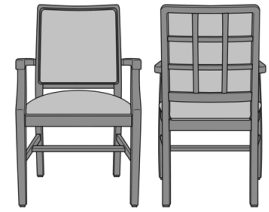

Bellariva Dining Chair, Curved Arm, Showframe, with Lattice, Back 37"H
Model: BLD22B2
24W 25D 37H
25.5AH