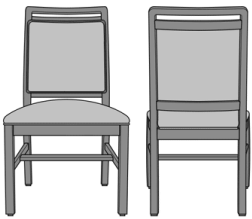

Product Dimensions and Specs

| | |
|--------------|---------------|
| Overall | 24W 26.5D 40H |
| Seat | 20W 19D 19H |
| Arm | 25.5H |
| Wt. | 32 lbs |
| Wt. Capacity | 350 lbs |

Product Configurations

| Bellariva Collection | BLDXXXX | | | |
|-------------------------|--|---|--|--|
| Arm Style |  0 No Arms |  1 Modern |  2 Curved |  3 Angled |
| Upholstery Style |  2 Back Show Frame | |  4 Show Frame with Hand Grip | |
| Back Detail |  A No Lattice | |  B With Lattice | |
| Back Height |  1 40" | |  2 37" | |

Product Statement of Line Images

Bellariva Side Chair, Armless,
Showframe, without Lattice,
Back 40\"H
Model: BLD02A1
24W 26.5D 40H

Bellariva Side Chair, Armless,
Showframe, without Lattice,
Back 37\"H
Model: BLD02A2
24W 26.5D 37H

Bellariva Side Chair, Armless,
Showframe, with Lattice, Back
40\"H
Model: BLD02B1
24W 26.5D 40H

Bellariva Side Chair, Armless,
Showframe, with Lattice, Back
37\"H
Model: BLD02B2
24W 26.5D 37H

Bellariva Side Chair, Armless,
Showframe with Handgrip,
without Lattice, Back 40\"H
Model: BLD04A1
24W 26.5D 40H