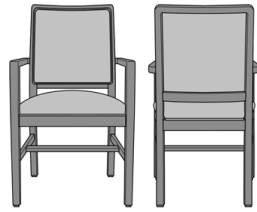

Bellariva Dining Chair, Angled Arm, Showframe, without Lattice, Back 37"H
Model: BLD32A2
24W 25D 37H
25.5AH