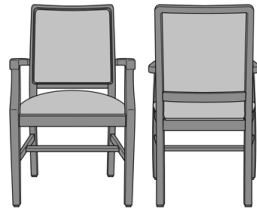

Bellariva Dining Chair, Curved Arm, Showframe, without Lattice, Back 37"H
Model: BLD22A2
24W 25D 37H
25.5AH