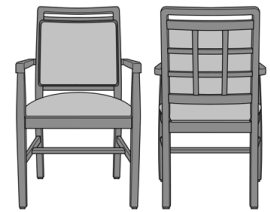

Bellariva Dining Chair, Modern Arm, Showframe with Handgrip, with Lattice, Back 37"H
Model: BLD14B2
24W 26.5D 37H
25.5AH