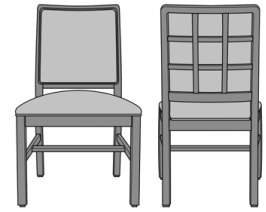

Product Dimensions and Specs

| | |
|--------------|---------------|
| Overall | 24W 26.5D 40H |
| Seat | 20W 19D 19H |
| Arm | 25.5H |
| Wt. | 32 lbs |
| Wt. Capacity | 350 lbs |

Product Configurations

| Bellariva Collection | BLDXXXX | | | |
|-------------------------|--|---|--|--|
| Arm Style |  0 No Arms |  1 Modern |  2 Curved |  3 Angled |
| Upholstery Style |  2 Back Show Frame | |  4 Show Frame with Hand Grip | |
| Back Detail |  A No Lattice | |  B With Lattice | |
| Back Height |  1 40" | |  2 37" | |

Product Statement of Line Images

Bellariva Side Chair, Armless,
Showframe, without Lattice,
Back 40\"H
Model: BLD02A1
24W 26.5D 40H

Bellariva Side Chair, Armless,
Showframe, without Lattice,
Back 37\"H
Model: BLD02A2
24W 26.5D 37H

Bellariva Side Chair, Armless,
Showframe, with Lattice, Back
40\"H
Model: BLD02B1
24W 26.5D 40H

Bellariva Side Chair, Armless,
Showframe, with Lattice, Back
37\"H
Model: BLD02B2
24W 26.5D 37H

Bellariva Side Chair, Armless,
Showframe with Handgrip,
without Lattice, Back 40\"H
Model: BLD04A1
24W 26.5D 40H