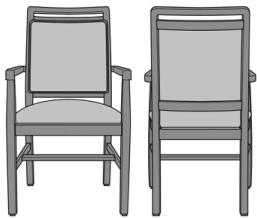

Bellariva Dining Chair, Modern Arm, Showframe with Handgrip, without Lattice, Back 40"H
Model: BLD14A1
24W 26.5D 40H
25.5AH