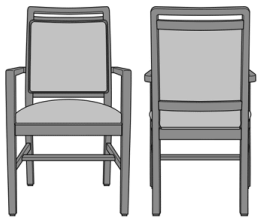

Bellariva Dining Chair, Angled Arm, Showframe with Handgrip, without Lattice, Back 40"H
Model: BLD34A1
24W 25D 40H
25.5AH