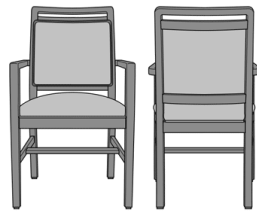

Bellariva Dining Chair, Angled Arm, Showframe with Handgrip, without Lattice, Back 37"H
Model: BLD34A2
24W 25D 37H
25.5AH