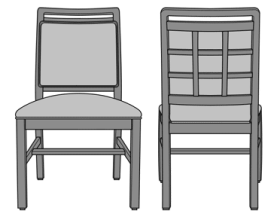

Product Statement of Line Images

Bellariva Side Chair, Armless,
Showframe, without Lattice,
Back 40\"H
Model: BLD02A1
24W 26.5D 40H

Bellariva Side Chair, Armless,
Showframe, without Lattice,
Back 37\"H
Model: BLD02A2
24W 26.5D 37H

Bellariva Side Chair, Armless,
Showframe, with Lattice, Back
40\"H
Model: BLD02B1
24W 26.5D 40H

Bellariva Side Chair, Armless,
Showframe, with Lattice, Back
37\"H
Model: BLD02B2
24W 26.5D 37H

Bellariva Side Chair, Armless,
Showframe with Handgrip,
without Lattice, Back 40\"H
Model: BLD04A1
24W 26.5D 40H

Bellariva Side Chair, Armless,
Showframe with Handgrip,
without Lattice, Back 37\"H
Model: BLD04A2
24W 26.5D 37H

Bellariva Side Chair, Armless,
Showframe with Handgrip,
with Lattice, Back 40\"H
Model: BLD04B1
24W 26.5D 40H