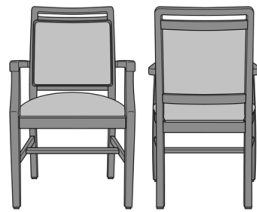

Bellariva Dining Chair, Curved Arm, Showframe with Handgrip, without Lattice, Back 37"H
Model: BLD24A2
24W 25D 37H
25.5AH