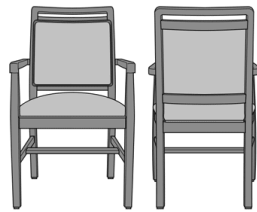

Bellariva Dining Chair, Modern Arm, Showframe with Handgrip, without Lattice, Back 37"H
Model: BLD14A2
24W 26.5D 37H
25.5AH