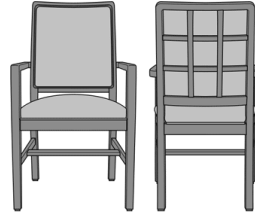

Bellariva Dining Chair, Angled Arm, Showframe, with Lattice, Back 40"H
Model: BLD32B1
24W 25D 40H
25.5AH