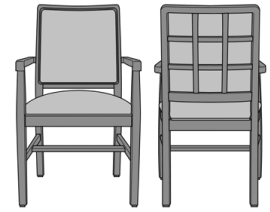

Bellariva Dining Chair, Modern Arm, Showframe, with Lattice, Back 37"H
Model: BLD12B2
24W 26.5D 37H
25.5AH