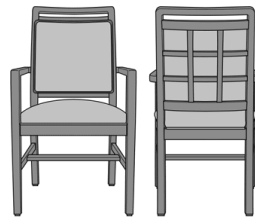

Bellariva Dining Chair, Angled Arm, Showframe with Handgrip, with Lattice, Back 40"H
Model: BLD34B1
24W 25D 40H
25.5AH