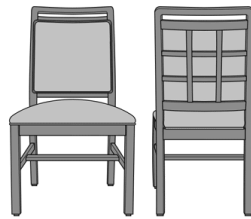

Product Statement of Line Images

Bellariva Side Chair, Armless,
Showframe, without Lattice,
Back 40\"H
Model: BLD02A1
24W 26.5D 40H

Bellariva Side Chair, Armless,
Showframe, without Lattice,
Back 37\"H
Model: BLD02A2
24W 26.5D 37H

Bellariva Side Chair, Armless,
Showframe, with Lattice, Back
40\"H
Model: BLD02B1
24W 26.5D 40H

Bellariva Side Chair, Armless,
Showframe, with Lattice, Back
37\"H
Model: BLD02B2
24W 26.5D 37H

Bellariva Side Chair, Armless,
Showframe with Handgrip,
without Lattice, Back 40\"H
Model: BLD04A1
24W 26.5D 40H

Bellariva Side Chair, Armless,
Showframe with Handgrip,
without Lattice, Back 37\"H
Model: BLD04A2
24W 26.5D 37H

Bellariva Side Chair, Armless,
Showframe with Handgrip,
with Lattice, Back 40\"H
Model: BLD04B1
24W 26.5D 40H