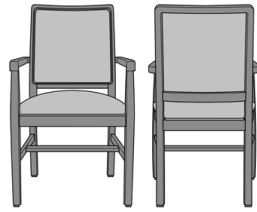

Product Statement of Line Images

Bellariva Side Chair, Armless,
Showframe, without Lattice,
Back 40\"H
Model: BLD02A1
24W 26.5D 40H

Bellariva Side Chair, Armless,
Showframe, without Lattice,
Back 37\"H
Model: BLD02A2
24W 26.5D 37H

Bellariva Side Chair, Armless,
Showframe, with Lattice, Back
40\"H
Model: BLD02B1
24W 26.5D 40H

Bellariva Side Chair, Armless,
Showframe, with Lattice, Back
37\"H
Model: BLD02B2
24W 26.5D 37H

Bellariva Side Chair, Armless,
Showframe with Handgrip,
without Lattice, Back 40\"H
Model: BLD04A1
24W 26.5D 40H

Bellariva Side Chair, Armless,
Showframe with Handgrip,
without Lattice, Back 37\"H
Model: BLD04A2
24W 26.5D 37H

Bellariva Side Chair, Armless,
Showframe with Handgrip,
with Lattice, Back 40\"H
Model: BLD04B1
24W 26.5D 40H

Bellariva Side Chair, Armless,
Showframe with Handgrip,
with Lattice, Back 37\"H
Model: BLD04B2
24W 26.5D 37H

Bellariva Dining Chair, Modern Arm, Showframe, without Lattice, Back 40"H
Model: BLD12A1
24W 26.5D 40H
25.5AH