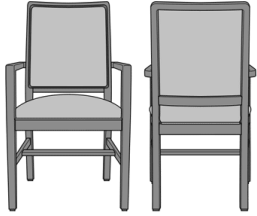

Bellariva Dining Chair, Angled Arm, Showframe, without Lattice, Back 40"H
Model: BLD32A1
24W 25D 40H
25.5AH