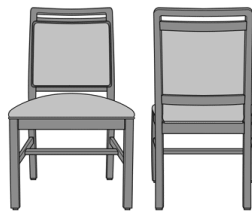

Product Dimensions and Specs

| | |
|--------------|---------------|
| Overall | 24W 26.5D 40H |
| Seat | 20W 19D 19H |
| Arm | 25.5H |
| Wt. | 32 lbs |
| Wt. Capacity | 350 lbs |

Product Configurations

| Bellariva Collection | BLDXXXX | | | |
|-------------------------|--|---|--|--|
| Arm Style |  0 No Arms |  1 Modern |  2 Curved |  3 Angled |
| Upholstery Style |  2 Back Show Frame | |  4 Show Frame with Hand Grip | |
| Back Detail |  A No Lattice | |  B With Lattice | |
| Back Height |  1 40" | |  2 37" | |

Product Statement of Line Images

Bellariva Side Chair, Armless,
Showframe, without Lattice,
Back 40\"H
Model: BLD02A1
24W 26.5D 40H

Bellariva Side Chair, Armless,
Showframe, without Lattice,
Back 37\"H
Model: BLD02A2
24W 26.5D 37H

Bellariva Side Chair, Armless,
Showframe, with Lattice, Back
40\"H
Model: BLD02B1
24W 26.5D 40H

Bellariva Side Chair, Armless,
Showframe, with Lattice, Back
37\"H
Model: BLD02B2
24W 26.5D 37H

Bellariva Side Chair, Armless,
Showframe with Handgrip,
without Lattice, Back 40\"H
Model: BLD04A1
24W 26.5D 40H