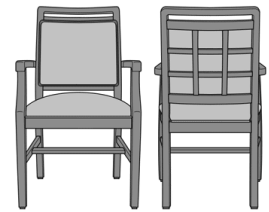

Bellariva Dining Chair, Curved Arm, Showframe with Handgrip, with Lattice, Back 37"H
Model: BLD24B2
24W 25D 37H
25.5AH