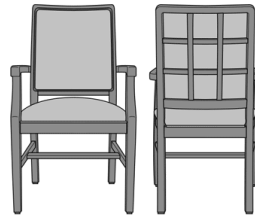

Bellariva Dining Chair, Curved Arm, Showframe, with Lattice, Back 40"H
Model: BLD22B1
24W 25D 40H
25.5AH