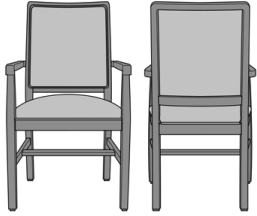

Bellariva Dining Chair, Modern Arm, Showframe, without Lattice, Back 40"H
Model: BLD12A1
24W 26.5D 40H
25.5AH