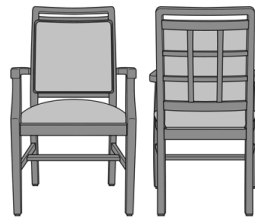

Bellariva Dining Chair, Curved Arm, Showframe with Handgrip, with Lattice, Back 40"H
Model: BLD24B1
24W 25D 40H
25.5AH