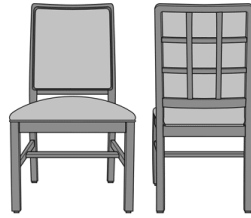

Product Dimensions and Specs

| | |
|--------------|---------------|
| Overall | 24W 26.5D 40H |
| Seat | 20W 19D 19H |
| Arm | 25.5H |
| Wt. | 32 lbs |
| Wt. Capacity | 350 lbs |

Product Configurations

| Bellariva Collection | BLDXXXX | | | |
|-------------------------|--|---|--|--|
| Arm Style |  0 No Arms |  1 Modern |  2 Curved |  3 Angled |
| Upholstery Style |  2 Back Show Frame | |  4 Show Frame with Hand Grip | |
| Back Detail |  A No Lattice | |  B With Lattice | |
| Back Height |  1 40" | |  2 37" | |

Product Statement of Line Images

Bellariva Side Chair, Armless,
Showframe, without Lattice,
Back 40\"H
Model: BLD02A1
24W 26.5D 40H

Bellariva Side Chair, Armless,
Showframe, without Lattice,
Back 37\"H
Model: BLD02A2
24W 26.5D 37H

Bellariva Side Chair, Armless,
Showframe, with Lattice, Back
40\"H
Model: BLD02B1
24W 26.5D 40H

Bellariva Side Chair, Armless,
Showframe, with Lattice, Back
37\"H
Model: BLD02B2
24W 26.5D 37H

Bellariva Side Chair, Armless,
Showframe with Handgrip,
without Lattice, Back 40\"H
Model: BLD04A1
24W 26.5D 40H