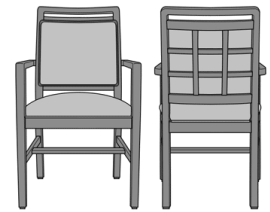

Bellariva Dining Chair, Angled Arm, Showframe with Handgrip, with Lattice, Back 37"H
Model: BLD34B2
24W 25D 37H
25.5AH