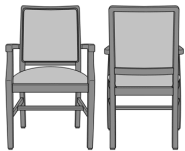

Model: BLD22A2 - Bellariva Dining Chair, Curved Arm, Showframe, without Lattice, Back 37"H

Specifications: 24W 25D 37H 20SW 19SD 19SH 25.5AH 29LBS 2YDS
Fabric Grade: 7 8 9 10 11 12 13 14 15 16 COM
List Price: $1305 $1318 $1347 $1358 $1374 $1408 $1438 $1492 $1526 $1559 $1238
Options: • CAL133 $40/yard • Moisture Barrier $30/yard • Multiple Fabrics $124