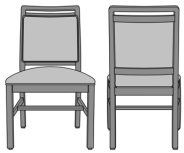

Model: BLD04A2 - Bellariva Side Chair, Armless, Showframe with Handgrip, without Lattice, Back 37"H

Specifications:	24W	26.5D	37H	24SW	19SD	19SH	29LBS	2YDS				
Fabric Grade:	7	8	9	10	11	12	13	14	15	16	COM	
List Price:	$1281	$1294	$1323	$1334	$1350	$1383	$1414	$1468	$1502	$1535	$1213	
Options:	• CAL133 $40/yard • Moisture Barrier $30/yard • Multiple Fabrics $122