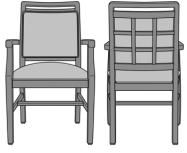

Model: BLD24B2 - Bellariva Dining Chair, Curved Arm, Showframe with Handgrip, with Lattice, Back 37"H

Specifications: 24W 25D 37H 20SW 19SD 19SH 25.5AH 31LBS 2YDS
Fabric Grade: 7 8 9 10 11 12 13 14 15 16 COM
List Price: $1347 $1361 $1390 $1400 $1416 $1450 $1480 $1534 $1568 $1602 $1282
Options: • CAL133 $40/yard • Moisture Barrier $30/yard • Multiple Fabrics $129