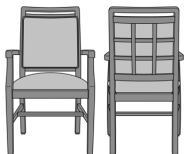

Model:	BLD24B1 - Bellariva Dining Chair, Curved Arm, Showframe with Handgrip, with Lattice, Back 40"H										
Specifications:	24W	25D	40H	20SW	19SD	19SH	25.5AH	32LBS	2YDS		
Fabric Grade:	7	8	9	10	11	12	13	14	15	16	COM
List Price:	$1347	$1361	$1390	$1400	$1416	$1450	$1480	$1534	$1568	$1602	$1282
Options:	• CAL133 $40/yard • Moisture Barrier $30/yard • Multiple Fabrics $129