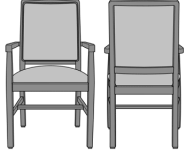

Model:	BLD12A1 - Bellariva Dining Chair, Modern Arm, Showframe, without Lattice, Back 40"H											
Specifications:	24W	26.5D	40H	20SW	19SD	19SH	25.5AH	29LBS	2YDS			
Fabric Grade:	7	8	9	10	11	12	13	14	15	16	COM	
List Price:	$1323	$1337	$1366	$1376	$1392	$1426	$1456	$1510	$1544	$1578	$1257	
Options:	• CAL133 $40/yard • Moisture Barrier $30/yard • Multiple Fabrics $126