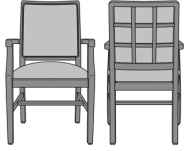

Model:	BLD22B2 - Bellariva Dining Chair, Curved Arm, Showframe, with Lattice, Back 37"H										
Specifications:	24W	25D	37H	20SW	19SD	19SH	25.5AH	34LBS	2YDS		
Fabric Grade:	7	8	9	10	11	12	13	14	15	16	COM
List Price:	$1347	$1361	$1390	$1400	$1416	$1450	$1480	$1534	$1568	$1602	$1282
Options:	• CAL133 $40/yard • Moisture Barrier $30/yard • Multiple Fabrics $129