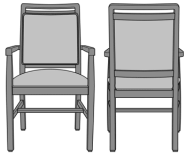

Model: BLD14A1 - Bellariva Dining Chair, Modern Arm, Showframe with Handgrip, without Lattice, Back 40"H

Specifications:	24W	26.5D	40H	20SW	19SD	19SH	25.5AH	32LBS	2YDS		
Fabric Grade:	7	8	9	10	11	12	13	14	15	16	COM
List Price:	$1341	$1354	$1383	$1394	$1410	$1443	$1474	$1528	$1561	$1595	$1275
Options:	• CAL133 $40/yard • Moisture Barrier $30/yard • Multiple Fabrics $128