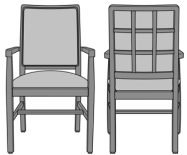

Model:	BLD12B1 - Bellariva Dining Chair, Modern Arm, Showframe, with Lattice, Back 40"H											
Specifications:	24W	26.5D	40H	20SW	19SD	19SH	25.5AH	30LBS	2YDS			
Fabric Grade:	7	8	9	10	11	12	13	14	15	16	COM	
List Price:	$1347	$1361	$1390	$1400	$1416	$1450	$1480	$1534	$1568	$1602	$1282	
Options:	• CAL133 $40/yard • Moisture Barrier $30/yard • Multiple Fabrics $129