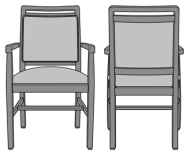

Model: BLD14A2 - Bellariva Dining Chair, Modern Arm, Showframe with Handgrip, without Lattice, Back 37"H

Specifications:	24W	26.5D	37H	20SW	19SD	19SH	25.5AH	29LBS	2YDS		
Fabric Grade:	7	8	9	10	11	12	13	14	15	16	COM
List Price:	$1305	$1318	$1347	$1358	$1374	$1408	$1438	$1492	$1526	$1559	$1238
Options:	• CAL133 $40/yard • Moisture Barrier $30/yard • Multiple Fabrics $124