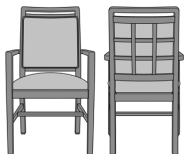

Model:	BLD34B1 - Bellariva Dining Chair, Angled Arm, Showframe with Handgrip, with Lattice, Back 40"H										
Specifications:	24W	25D	40H	20SW	19SD	19SH	25.5AH	31LBS	2YDS		
Fabric Grade:	7	8	9	10	11	12	13	14	15	16	COM
List Price:	$1347	$1361	$1390	$1400	$1416	$1450	$1480	$1534	$1568	$1602	$1282
Options:	• CAL133 $40/yard • Moisture Barrier $30/yard • Multiple Fabrics $129