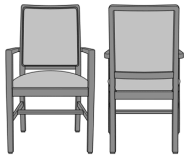

Model: BLD32A1 - Bellariva Dining Chair, Angled Arm, Showframe, without Lattice, Back 40"H

Specifications: 24W 25D 40H 20SW 19SD 19SH 25.5AH 31LBS 2YDS
Fabric Grade: 7 8 9 10 11 12 13 14 15 16 COM
List Price: $1323 $1337 $1366 $1376 $1392 $1426 $1456 $1510 $1544 $1578 $1257
Options: • CAL133 $40/yard • Moisture Barrier $30/yard • Multiple Fabrics $126