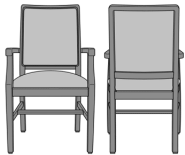

Model: BLD22A1 - Bellariva Dining Chair, Curved Arm, Showframe, without Lattice, Back 40"H

Specifications: 24W 25D 40H 20SW 19SD 19SH 25.5AH 29LBS 2YDS
Fabric Grade: 7 8 9 10 11 12 13 14 15 16 COM
List Price: $1323 $1337 $1366 $1376 $1392 $1426 $1456 $1510 $1544 $1578 $1257
Options: • CAL133 $40/yard • Moisture Barrier $30/yard • Multiple Fabrics $126