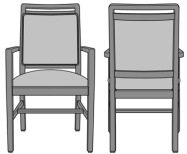

Model:	BLD34A1 - Bellariva Dining Chair, Angled Arm, Showframe with Handgrip, without Lattice, Back 40"H										
Specifications:	24W	25D	40H	20SW	19SD	19SH	25.5AH	35LBS	2YDS		
Fabric Grade:	7	8	9	10	11	12	13	14	15	16	COM
List Price:	$1341	$1354	$1383	$1394	$1410	$1443	$1474	$1528	$1561	$1595	$1275
Options:	• CAL133 $40/yard • Moisture Barrier $30/yard • Multiple Fabrics $128