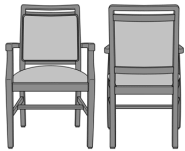

Model:	BLD24A2 - Bellariva Dining Chair, Curved Arm, Showframe with Handgrip, without Lattice, Back 37"H										
Specifications:	24W	25D	37H	20SW	19SD	19SH	25.5AH	30LBS	2YDS		
Fabric Grade:	7	8	9	10	11	12	13	14	15	16	COM
List Price:	$1305	$1318	$1347	$1358	$1374	$1408	$1438	$1492	$1526	$1559	$1238
Options:	• CAL133 $40/yard • Moisture Barrier $30/yard • Multiple Fabrics $124