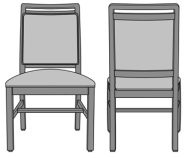

Model:	BLD02A1 - Bellariva Side Chair, Armless, Showframe, without Lattice, Back 40"H											
Specifications:	24W	26.5D	40H	24SW	19SD	19SH	27LBS	2YDS				
Fabric Grade:	7	8	9	10	11	12	13	14	15	16	COM	
List Price:	\$1298	\$1311	\$1341	\$1351	\$1367	\$1401	\$1431	\$1485	\$1519	\$1553	\$1231	
Options:	• CAL133 \$40/yard • Moisture Barrier \$30/yard • Multiple Fabrics \$124											

Model:	BLD02A2 - Bellariva Side Chair, Armless, Showframe, without Lattice, Back 37"H											
Specifications:	24W	26.5D	37H	24SW	19SD	19SH	27LBS	2YDS				
Fabric Grade:	7	8	9	10	11	12	13	14	15	16	COM	
List Price:	\$1281	\$1294	\$1323	\$1334	\$1350	\$1383	\$1414	\$1468	\$1502	\$1535	\$1213	
Options:	• CAL133 \$40/yard • Moisture Barrier \$30/yard • Multiple Fabrics \$122											

Model:	BLD02B1 - Bellariva Side Chair, Armless, Showframe, with Lattice, Back 40"H											
Specifications:	24W	26.5D	40H	24SW	19SD	19SH	31LBS	2YDS				
Fabric Grade:	7	8	9	10	11	12	13	14	15	16	COM	
List Price:	\$1323	\$1337	\$1366	\$1376	\$1392	\$1426	\$1456	\$1510	\$1544	\$1578	\$1257	
Options:	• CAL133 \$40/yard • Moisture Barrier \$30/yard • Multiple Fabrics \$126											

Model: BLD04A1 - Bellariva Side Chair, Armless, Showframe with Handgrip, without Lattice, Back 40"H

Specifications:	24W	26.5D	40H	24SW	19SD	19SH	32LBS	2YDS				
Fabric Grade:	7	8	9	10	11	12	13	14	15	16	COM	
List Price:	\$1298	\$1311	\$1341	\$1351	\$1367	\$1401	\$1431	\$1485	\$1519	\$1553	\$1231	
Options:	<ul style="list-style-type: none"> • CAL133 \$40/yard • Moisture Barrier \$30/yard • Multiple Fabrics \$124 											