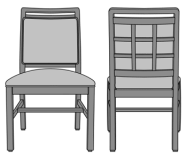

Model: BLD04B2 - Bellariva Side Chair, Armless, Showframe with Handgrip, with Lattice, Back 37"H

Specifications:	24W	26.5D	37H	24SW	19SD	19SH	32LBS	2YDS				
Fabric Grade:	7	8	9	10	11	12	13	14	15	16	COM	
List Price:	$1323	$1337	$1366	$1376	$1392	$1426	$1456	$1510	$1544	$1578	$1257	
Options:	• CAL133 $40/yard • Moisture Barrier $30/yard • Multiple Fabrics $126