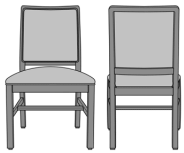

Model:	BLD02A1 - Bellariva Side Chair, Armless, Showframe, without Lattice, Back 40"H											
Specifications:	24W	26.5D	40H	24SW	19SD	19SH	27LBS	2YDS				
Fabric Grade:	7	8	9	10	11	12	13	14	15	16	COM	
List Price:	\$1298	\$1311	\$1341	\$1351	\$1367	\$1401	\$1431	\$1485	\$1519	\$1553	\$1231	
Options:	• CAL133 \$40/yard • Moisture Barrier \$30/yard • Multiple Fabrics \$124											

Model:	BLD02A2 - Bellariva Side Chair, Armless, Showframe, without Lattice, Back 37"H											
Specifications:	24W	26.5D	37H	24SW	19SD	19SH	27LBS	2YDS				
Fabric Grade:	7	8	9	10	11	12	13	14	15	16	COM	
List Price:	\$1281	\$1294	\$1323	\$1334	\$1350	\$1383	\$1414	\$1468	\$1502	\$1535	\$1213	
Options:	• CAL133 \$40/yard • Moisture Barrier \$30/yard • Multiple Fabrics \$122											

Model:	BLD02B1 - Bellariva Side Chair, Armless, Showframe, with Lattice, Back 40"H											
Specifications:	24W	26.5D	40H	24SW	19SD	19SH	31LBS	2YDS				
Fabric Grade:	7	8	9	10	11	12	13	14	15	16	COM	
List Price:	\$1323	\$1337	\$1366	\$1376	\$1392	\$1426	\$1456	\$1510	\$1544	\$1578	\$1257	
Options:	• CAL133 \$40/yard • Moisture Barrier \$30/yard • Multiple Fabrics \$126											

Model:	BLD02B2 - Bellariva Side Chair, Armless, Showframe, with Lattice, Back 37"H											
Specifications:	24W	26.5D	37H	24SW	19SD	19SH	32.5LBS	2YDS				
Fabric Grade:	7	8	9	10	11	12	13	14	15	16	COM	
List Price:	\$1323	\$1337	\$1366	\$1376	\$1392	\$1426	\$1456	\$1510	\$1544	\$1578	\$1257	
Options:	• CAL133 \$40/yard • Moisture Barrier \$30/yard • Multiple Fabrics \$126											