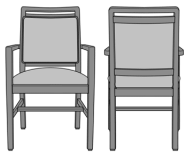

Model:	BLD34A2 - Bellariva Dining Chair, Angled Arm, Showframe with Handgrip, without Lattice, Back 37"H										
Specifications:	24W	25D	37H	20SW	19SD	19SH	25.5AH	33LBS	2YDS		
Fabric Grade:	7	8	9	10	11	12	13	14	15	16	COM
List Price:	$1305	$1318	$1347	$1358	$1374	$1408	$1438	$1492	$1526	$1559	$1238
Options:	• CAL133 $40/yard • Moisture Barrier $30/yard • Multiple Fabrics $124