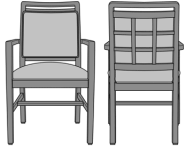

Model: BLD34B2 - Bellariva Dining Chair, Angled Arm, Showframe with Handgrip, with Lattice, Back 37"H

Specifications:	24W	25D	37H	20SW	19SD	19SH	25.5AH	32LBS	2YDS		
Fabric Grade:	7	8	9	10	11	12	13	14	15	16	COM
List Price:	$1347	$1361	$1390	$1400	$1416	$1450	$1480	$1534	$1568	$1602	$1282
Options:	• CAL133 $40/yard • Moisture Barrier $30/yard • Multiple Fabrics $129