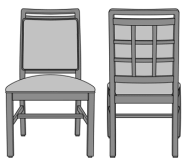

Model: BLD04B1 - Bellariva Side Chair, Armless, Showframe with Handgrip, with Lattice, Back 40"H

Specifications:	24W	26.5D	40H	24SW	19SD	19SH	35LBS	2YDS				
Fabric Grade:	7	8	9	10	11	12	13	14	15	16	COM	
List Price:	$1323	$1337	$1366	$1376	$1392	$1426	$1456	$1510	$1544	$1578	$1257	
Options:	• CAL133 $40/yard • Moisture Barrier $30/yard • Multiple Fabrics $126