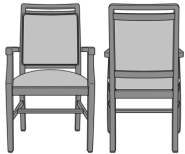

Model:	BLD24A1 - Bellariva Dining Chair, Curved Arm, Showframe with Handgrip, without Lattice, Back 40"H										
Specifications:	24W	25D	40H	20SW	19SD	19SH	25.5AH	30LBS	2YDS		
Fabric Grade:	7	8	9	10	11	12	13	14	15	16	COM
List Price:	$1341	$1354	$1383	$1394	$1410	$1443	$1474	$1528	$1561	$1595	$1275
Options:	• CAL133 $40/yard • Moisture Barrier $30/yard • Multiple Fabrics $128