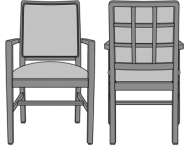

Model:	BLD32B2 - Bellariva Dining Chair, Angled Arm, Showframe, with Lattice, Back 37"H										
Specifications:	24W	25D	37H	20SW	19SD	19SH	25.5AH	34LBS	2YDS		
Fabric Grade:	7	8	9	10	11	12	13	14	15	16	COM
List Price:	$1347	$1361	$1390	$1400	$1416	$1450	$1480	$1534	$1568	$1602	$1282
Options:	• CAL133 $40/yard • Moisture Barrier $30/yard • Multiple Fabrics $129