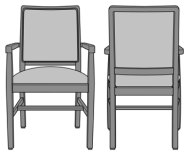

Model:	BLD12A2 - Bellariva Dining Chair, Modern Arm, Showframe, without Lattice, Back 37"H											
Specifications:	24W	26.5D	37H	20SW	19SD	19SH	25.5AH	29LBS	2YDS			
Fabric Grade:	7	8	9	10	11	12	13	14	15	16	COM	
List Price:	$1305	$1318	$1347	$1358	$1374	$1408	$1438	$1492	$1526	$1559	$1238	
Options:	• CAL133 $40/yard • Moisture Barrier $30/yard • Multiple Fabrics $124