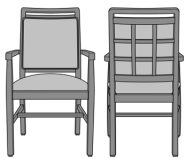

Model: BLD14B1 - Bellariva Dining Chair, Modern Arm, Showframe with Handgrip, with Lattice, Back 40"H

Specifications:	24W	26.5D	40H	20SW	19SD	19SH	25.5AH	36LBS	2YDS		
Fabric Grade:	7	8	9	10	11	12	13	14	15	16	COM
List Price:	$1355	$1368	$1398	$1408	$1424	$1458	$1488	$1542	$1576	$1610	$1290
Options:	• CAL133 $40/yard • Moisture Barrier $30/yard • Multiple Fabrics $129