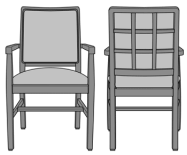

Model:	BLD12B2 - Bellariva Dining Chair, Modern Arm, Showframe, with Lattice, Back 37"H											
Specifications:	24W	26.5D	37H	20SW	19SD	19SH	25.5AH	34LBS	2YDS			
Fabric Grade:	7	8	9	10	11	12	13	14	15	16	COM	
List Price:	$1347	$1361	$1390	$1400	$1416	$1450	$1480	$1534	$1568	$1602	$1282	
Options:	• CAL133 $40/yard • Moisture Barrier $30/yard • Multiple Fabrics $129