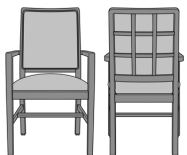

Model: BLD32B1 - Bellariva Dining Chair, Angled Arm, Showframe, with Lattice, Back 40"H

Specifications: 24W 25D 40H 20SW 19SD 19SH 25.5AH 34LBS 2YDS
Fabric Grade: 7 8 9 10 11 12 13 14 15 16 COM
List Price: $1347 $1361 $1390 $1400 $1416 $1450 $1480 $1534 $1568 $1602 $1282
Options: • CAL133 $40/yard • Moisture Barrier $30/yard • Multiple Fabrics $129