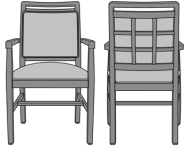

Model: BLD14B2 - Bellariva Dining Chair, Modern Arm, Showframe with Handgrip, with Lattice, Back 37"H

Specifications: 24W 26.5D 37H 20SW 19SD 19SH 25.5AH 32LBS 2YDS
Fabric Grade: 7 8 9 10 11 12 13 14 15 16 COM
List Price: $1347 $1361 $1390 $1400 $1416 $1450 $1480 $1534 $1568 $1602 $1282
Options: • CAL133 $40/yard • Moisture Barrier $30/yard • Multiple Fabrics $129