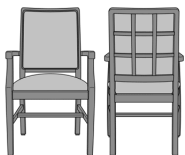

Model: BLD22B1 - Bellariva Dining Chair, Curved Arm, Showframe, with Lattice, Back 40"H

Specifications: 24W 25D 40H 20SW 19SD 19SH 25.5AH 30LBS 2YDS
Fabric Grade: 7 8 9 10 11 12 13 14 15 16 COM
List Price: $1347 $1361 $1390 $1400 $1416 $1450 $1480 $1534 $1568 $1602 $1282
Options: • CAL133 $40/yard • Moisture Barrier $30/yard • Multiple Fabrics $129