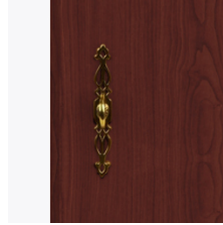

Product Features

Durable Finish

Kwalu's proprietary finish doesn't have any of the drawbacks of wood. The finish is moisture impervious, easy to clean and maintenance-free.

Wall Mount Hardware

The kit and instructions for wall mounting are included with this product. The wall mount instructions provided must be followed carefully for a secure, durable, and long-lasting solution to ensure the safety of the unit and the user.

Door Hinges

100° self-closing, kitchen-grade Blum® Euro Hinges provide a smooth motion.

Clothes Rod

Standard clothing rod may be attached at ADA height of 48" from the floor.

Hardware

Choose from dozens of hardware styles, including ADA compliant options.