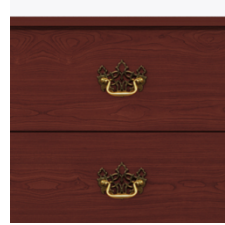

OG Edging on Top

This traditional 3/8" tiered edging on the top adds character.

Drawers

Are constructed with both dowel and mechanical fasteners for additional strength. 100lb static and dynamic load Euro Drawer Slides allow for easy opening and closing.