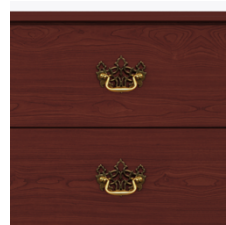

OG Edging on Top

This traditional 3/8" tiered edging on the top adds character.

Drawers

Are constructed with both dowel and mechanical fasteners for additional strength. 100lb static and dynamic load Euro Drawer Slides allow for easy opening and closing.