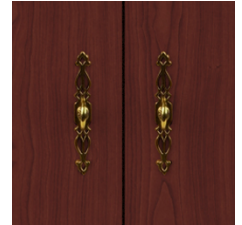

Hardware

Choose from dozens of hardware styles, including ADA compliant options.

[Learn More >](#)