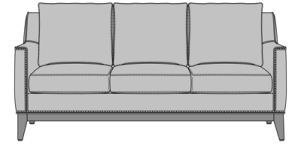

Barletta Lounge

Barletta Sofa, without Piping, without Nail Head Detail
Model: BRL3A0
72.5W 34D 36.5H
25AH

Barletta Sofa without Piping, with Nail Head Detail Base
Model: BRL3A1
72.5W 34D 36.5H
25AH

Barletta Sofa, without Piping, with Nail Head Detail Arms
Model: BRL3A2
72.5W 34D 36.5H
25AH

Barletta Sofa, without Piping, with Nail Head Detail Arms & Base
Model: BRL3A3
72.5W 34D 36.5H
25AH

Barletta Sofa, with Piping, without Nail Head Detail
Model: BRL3B0
72.5W 34D 36.5H
25AH

Barletta Sofa, with Piping, with Nail Head Detail Base
Model: BRL3B1
72.5W 34D 36.5H
25AH