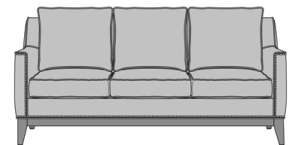

Barletta Sofa, with Piping, with Nail Head Detail Arms & Base
Model: BRL3B3
72.5W 34D 36.5H
25AH