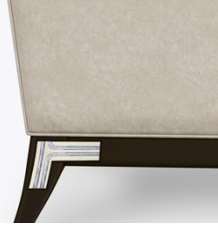

Durable Finish

Kwalu's solid surface (1/8" thick) proprietary finish doesn't have any of the drawbacks of wood. The frames are moisture impervious, graffiti-resistant, easy to clean and maintenance-free.