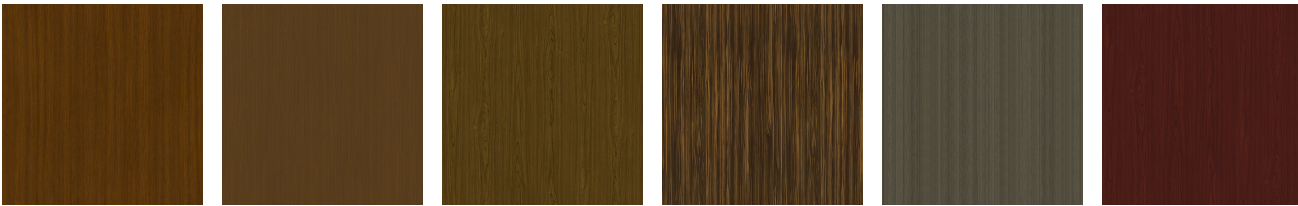

[Learn More >](#)

Product Finishes

Casegood Finish

Sugar Maple Weathered Teak Vintage Teak Light Walnut Patagonian Cherry Medium Cherry

English Chestnut Northern Walnut American Walnut Golden Ebony Silver Ash African Mahogany