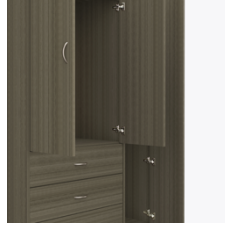

Door Hinges

100° self-closing, kitchen-grade Blum® Euro Hinges provide a smooth motion.

Drawers

Are constructed with both dowel and mechanical fasteners for additional strength. 100lb static and dynamic load Euro Drawer Slides allow for easy opening and closing.