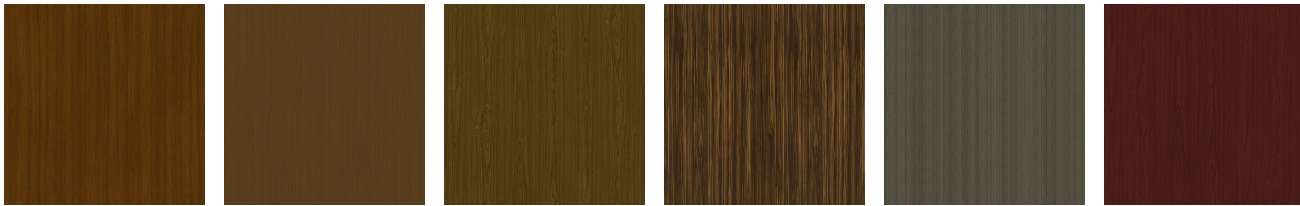

Atlanta wardrobes include a number of Single and Double styles.

[Learn More >](#)

Product Finishes

Casegood Finish

Sugar Maple Weathered Teak Vintage Teak Light Walnut Patagonian Cherry Medium Cherry

English Chestnut Northern Walnut American Walnut Golden Ebony Silver Ash African Mahogany