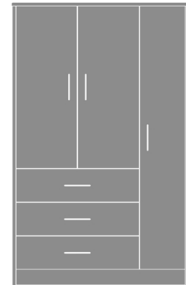

Kwalu Features

Product Dimensions and Specs

Overall 34.75W 23D 71H

Wt. 202 lbs

Product Statement of Line Images

Atlanta Alzheimers Double Wardrobe, 2 Drawers, 2 Doors
Model: ATALZ
34.75W 23D 71H

Atlanta Single Wardrobe, 1 Drawer, 1 Door, Left-Hinged
Model: ATWR11L
23.75W 23D 71H

Atlanta Double Wardrobe, No Drawers, 2 Doors
Model: ATWR02
34.75W 23D 71H

Atlanta Double Wardrobe, 2 Drawers, 2 Doors
Model: ATWR22
34.75W 23D 71H

Atlanta Single Wardrobe, No Drawers, 1 Door, Left-Hinged
Model: ATWR01L
23.75W 23D 71H

Atlanta Single Wardrobe, 2 Drawers, 1 Door, Left-Hinged
Model: ATWR21L
23.75W 23D 71H

Atlanta Double Wardrobe, 1 Drawer, 2 Doors
Model: ATWR12
34.75W 23D 71H

Atlanta Armoire Wardrobe, 3 Drawers, 3 Doors, Right-Hinged
Model: ATAW33R
45W 23D 71H