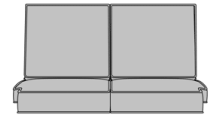

Arezzo Back & Seat Cushions Only with Piping for Glider Love Seat
Model: AREG2BSRP
50W 26D 12H