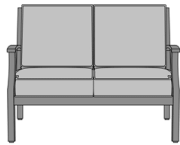

kwalu®

Arezzo Lounge Chairs

Arezzo Love Seat, Back &
Seat Cushions without Piping

Model: AREL2

54W 33.5D 37.5H

26AH

Arezzo Love Seat, Back &
Seat Cushions with Piping

Model: AREL2P