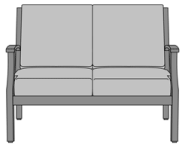

kwalu®

Arezzo Lounge Chairs

Arezzo Love Seat, Back &
Seat Cushions without Piping

Model: AREL2

54W 33.5D 37.5H

26AH

Arezzo Love Seat, Back &
Seat Cushions with Piping

Model: AREL2P