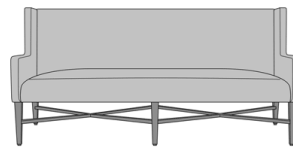

Antillo Bench

Antillo Bench with Back -
60"W, without Piping
Model: ANB10
60W 25D 38H
24AH

Antillo Bench with Back -
60"W, with Piping
Model: ANB11
60W 25D 38H
24AH

Antillo Bench with Back -
48"W, without Piping
Model: ANB20
48W 25D 38H
24AH

Antillo Bench with Back -
48"W, with Piping
Model: ANB21
48W 25D 38H
24AH

Antillo Bench with Back -
66"W, without Piping
Model: ANB30
66W 25D 38H
24AH

Antillo Bench with Back -
66"W, with Piping
Model: ANB31
66W 25D 38H
24AH