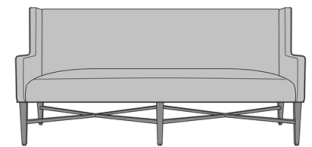

Antillo Bench

Antillo Bench with Back -
60"W, without Piping
Model: ANB10
60W 25D 38H
24AH

Antillo Bench with Back -
60"W, with Piping
Model: ANB11
60W 25D 38H
24AH

Antillo Bench with Back -
48"W, without Piping
Model: ANB20
48W 25D 38H
24AH

Antillo Bench with Back -
48"W, with Piping
Model: ANB21
48W 25D 38H
24AH

Antillo Bench with Back -
66"W, without Piping
Model: ANB30
66W 25D 38H
24AH

Antillo Bench with Back -
66"W, with Piping
Model: ANB31
66W 25D 38H
24AH

Antillo Bench with Back -
80"W, without Piping
Model: ANB40
80W 25D 38H
24AH

Antillo Bench with Back -
80"W, with Piping
Model: ANB41
80W 25D 38H
24AH