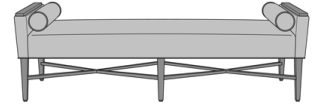

Antillo Bench, No Back -
80"W, Upholstered Arm with
Arm Caps, with Pillows, with
Piping
Model: ANBNBD211
80W 20D 23H
23AH