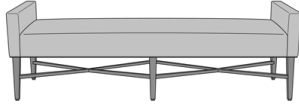

Antillo Bench, No Back -
66"W, Upholstered Arm with
Arm Caps, with Pillows, with
Piping
Model: ANBNBC211
66W 20D 23H
23AH

Antillo Bench, No Back -
80"W, Upholstered Arm
without Arm Caps, without
Pillows, with Piping
Model: ANBNBD101
80W 20D 23H
23AH