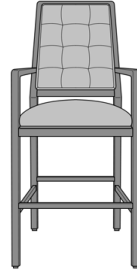

## Altavilla Bar / Counter Stool

Altavilla Bar Stool, without  
Button Detail  
Model: ATVSTLB1A  
22.5W 25D 49.5H  
35.5AH

Altavilla Bar Stool, with  
Tufting & Button Detail  
Model: ATVSTLB2A  
22.5W 25D 49.5H  
35.5AH

Altavilla Bar Stool, with  
Tufting, without Button  
Detail  
Model: ATVSTLB3A  
22.5W 25D 49.5H  
35.5AH