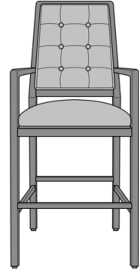

## Altavilla Bar / Counter Stool

Altavilla Bar Stool, without  
Button Detail  
Model: ATVSTLB1A  
22.5W 25D 49.5H  
35.5AH

Altavilla Bar Stool, with  
Tufting & Button Detail  
Model: ATVSTLB2A  
22.5W 25D 49.5H  
35.5AH

Altavilla Bar Stool, with  
Tufting, without Button  
Detail  
Model: ATVSTLB3A  
22.5W 25D 49.5H  
35.5AH