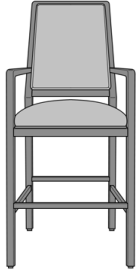

## Altavilla Bar / Counter Stool

Altavilla Bar Stool, without  
Button Detail  
Model: ATVSTLB1A  
22.5W 25D 49.5H  
35.5AH

Altavilla Bar Stool, with  
Tufting & Button Detail  
Model: ATVSTLB2A  
22.5W 25D 49.5H  
35.5AH

Altavilla Bar Stool, with  
Tufting, without Button  
Detail  
Model: ATVSTLB3A  
22.5W 25D 49.5H  
35.5AH