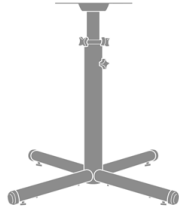

Adjustable Ht. Base

Table Base - Pedestal X
Base, Small, Adjustable
Height

Model: TBL24ADJ
20.5W 20.5D 28.5H

Table Base - Pedestal X
Base, Medium, Adjustable
Height

Model: TBL32ADJ
32W 32D 28.5H

Table Base - Pedestal X
Base, Large, Adjustable
Height

Model: TBL40ADJ
35.88W 35.88D 28.5H