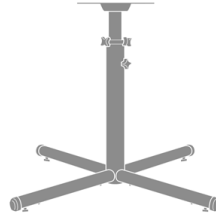

Adjustable Ht. Base

Table Base - Pedestal X
Base, Small, Adjustable
Height

Model: TBL24ADJ
20.5W 20.5D 28.5H

Table Base - Pedestal X
Base, Medium, Adjustable
Height

Model: TBL32ADJ
32W 32D 28.5H

Table Base - Pedestal X
Base, Large, Adjustable
Height

Model: TBL40ADJ
35.88W 35.88D 28.5H