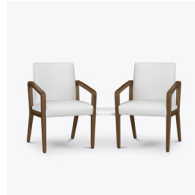

modena

Center Linking Tables

kwalu.

Furnishing the Future®

modena

Center Linking Tables

The Modena Center Linking Table is available in two sizes which 'link' Modena Guest chairs and Modena Bariatric chairs in a lobby or other medical wait spaces so guests can sit together comfortably. They are under mount with brackets to support a solid surface or Kwalu Fusion top. The Modena Linking Table collection also includes a Corner and Wedge version.

Model: MDALKTLBB
(Also displayed with two MDAG11. Not included.)
20W 16.5 D 1.5H

Features

Multiple Widths
Choose from 2 widths – 10" and 20".

Optional Kwalu Top
Available as a 1.5" Top made of Kwalu's proprietary material.

Other Table Styles
Choose from 3 table styles – Center Linking, Corner Linking and Wedge Linking.

10 Year Warranty
We offer a 10 Year Performance Warranty on both construction and finish, so the product is guaranteed to stay looking like new for 10 years.